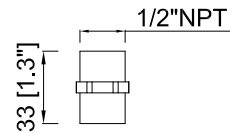

6439512XX

Tolerancia empotrar
Built in wall tolerance
De from 25 [1"] a to 55 [2.2"]