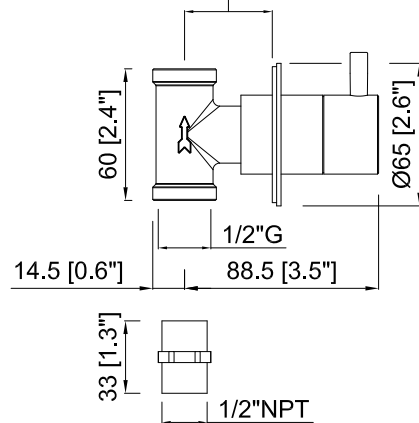

6439512XX

Tolerancia empotrar
Built in wall tolerance
De from 25 [1"] a to 55 [2.2"]