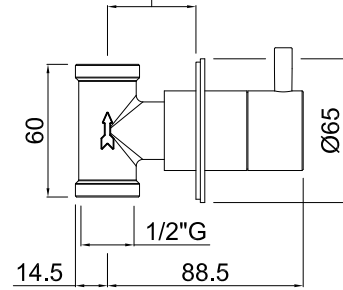

Plano Plan Plan

6439502XX

Tolerancia empotrar
Built in wall tolerance
Tolérance d'encastrement
De from de 25 a to à 55