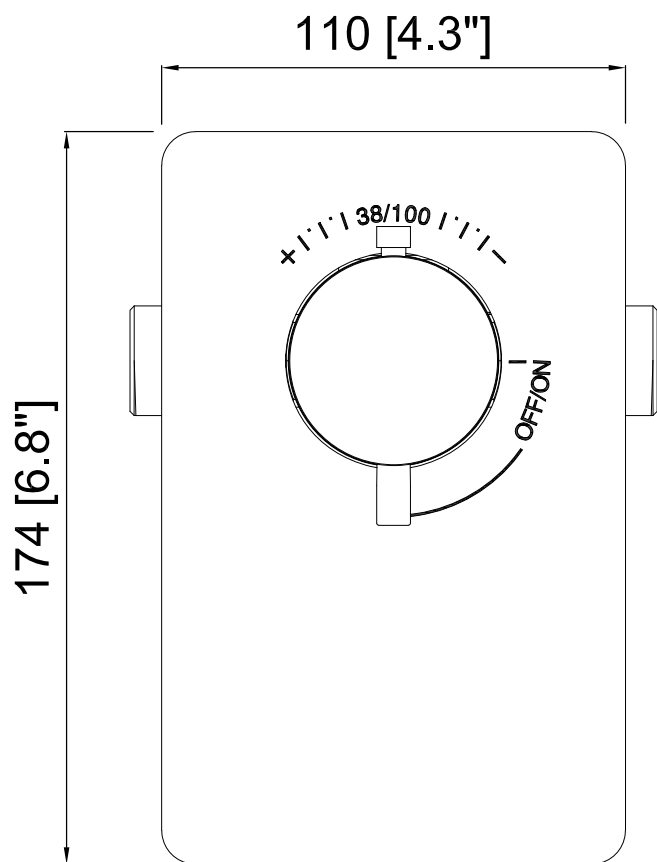

De from 66 [2.6"] a to 91 [3.6"]

Tolerancia empotrar

Built in wall tolerance

De from 40 [1.6"] a to 65 [2.6"]

COD. 56B9704XX