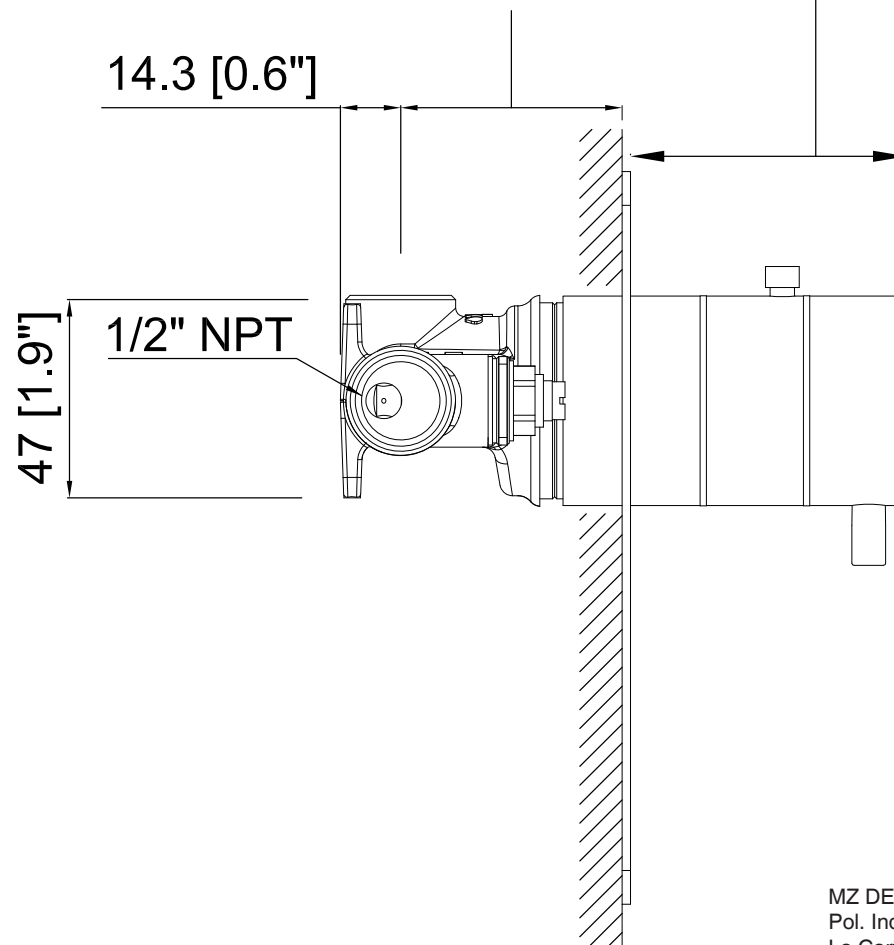

De from 66 [2.6"] a to 91 [3.6"]

Tolerancia empotrar

Built in wall tolerance

De from 40 [1.6"] a to 65 [2.6"]

COD. 56B9704XX