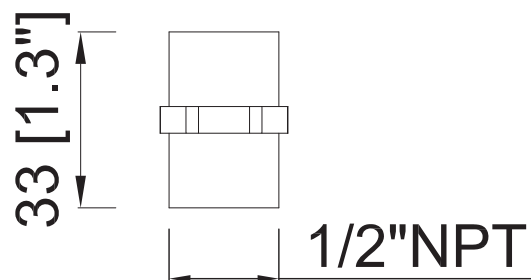

### Tolerancia empotrar

Built in wall tolerance

De from **25 [1"]** a to **55 [2.2"]**

**COD. 6439512XX**