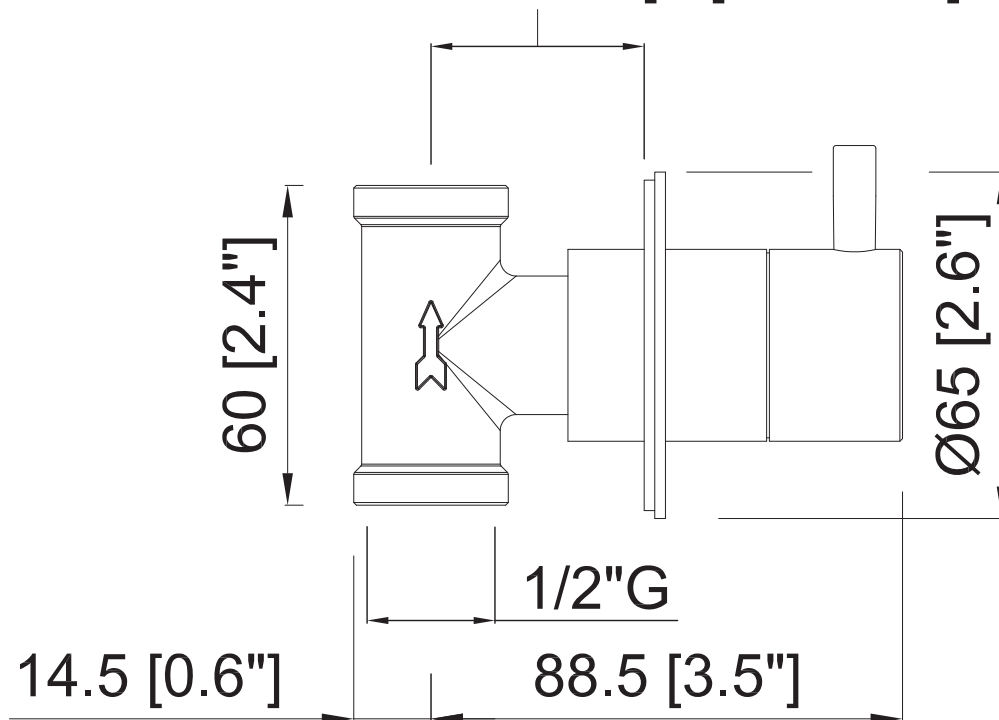

### Tolerancia empotrar

Built in wall tolerance

De from **25 [1"]** a to **55 [2.2"]**

**COD. 6439512XX**