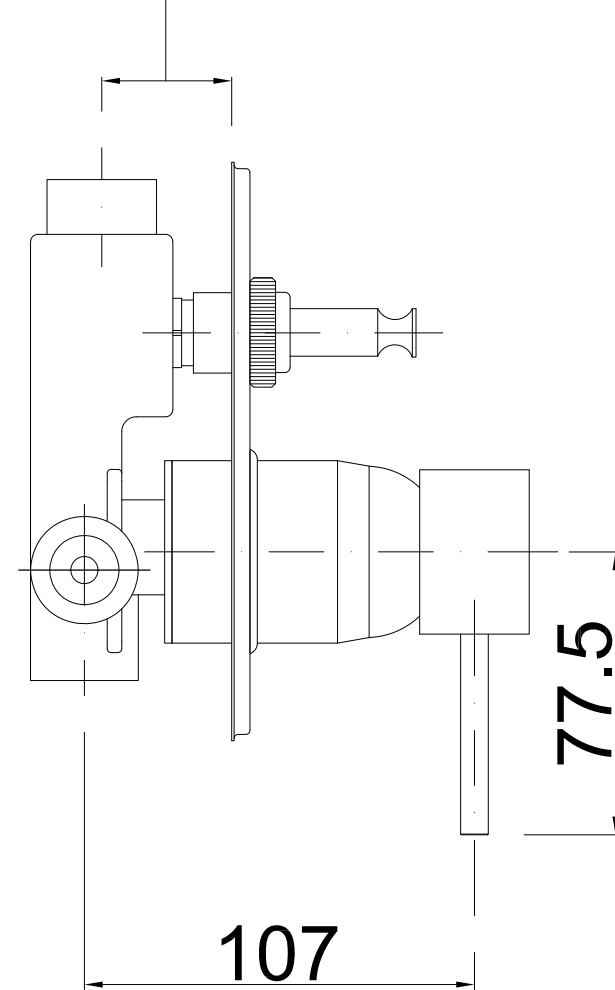

built in wall tolerance / tolerancia
empotrar: from/de 30 mm (1.18
inch) to/a 50 mm (1.97 inch)

COD. 7461604XX