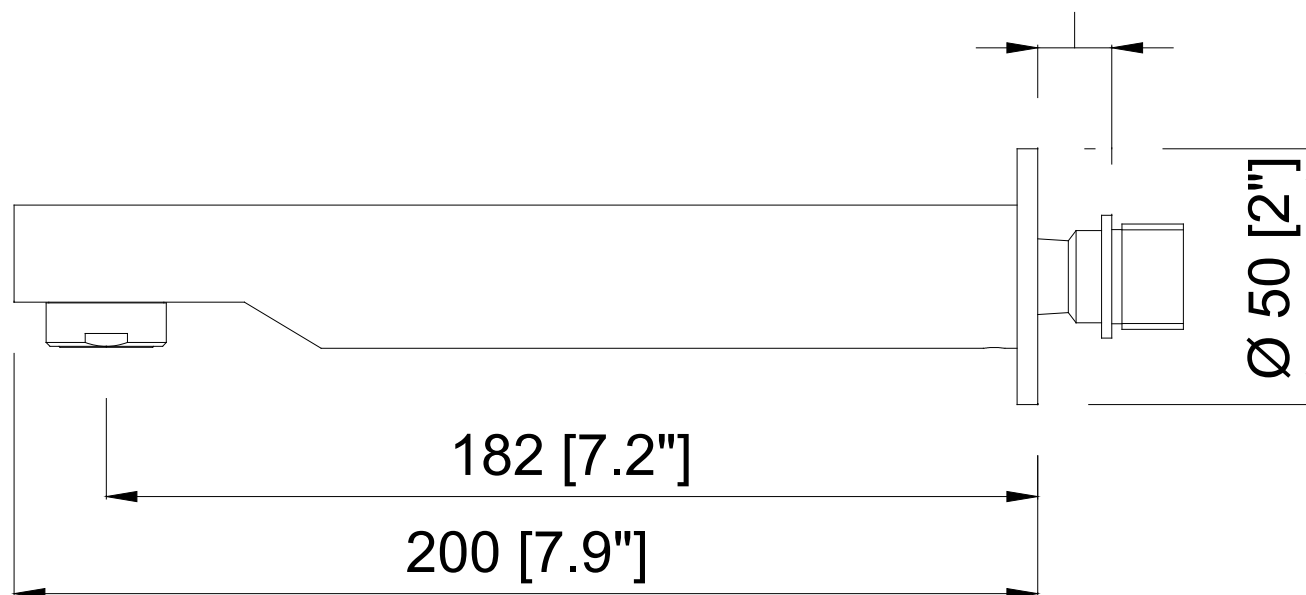

Tolerancia empotrar
Built in wall tolerance
Tolérance d'encastrement
De from de 0 [0"] a to à 25 [1"]

COD. CFB009-XX