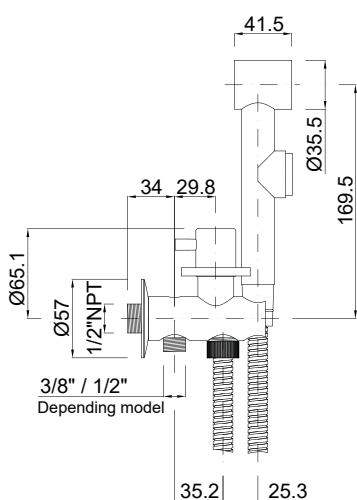

# One water toilet tap

## New product

• No additional installation required

• It can be installed instead of the toilet closing tap

• independent locking systems for the tank and shower

- Innovative design
- Save space in your bathroom, changing the old system by the new hand held bidet
- Totally save, it is not possible to leave the tap open when hand-shower is placed in the holder
- Easy to use and great for every member of household
- Improve your personal hygiene adopting a healthy habit
- All brass construction
- ABS hand shower
- Ceramic setting
- Anti torsion PVC flexible hose (easy to clean)

Item	Description
644650200	Toilet M1/2" - M3/8" one water two outlets with support, ceramic setting
644652200	Toilet H1/2" - M3/8" one water two outlets with support, ceramic setting

follow us