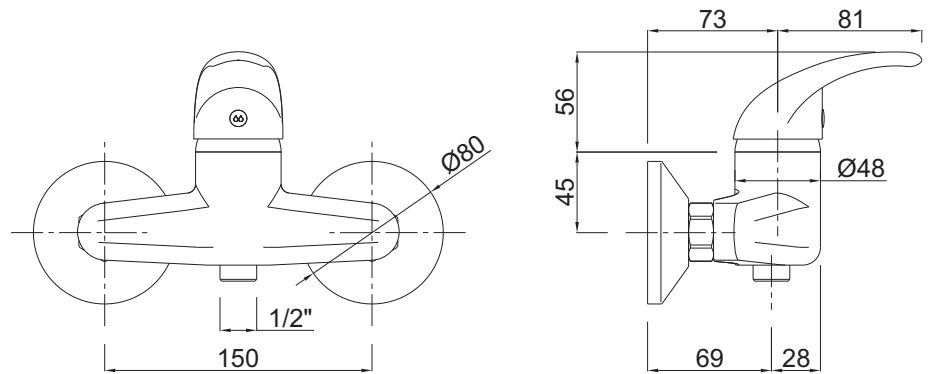

Nova faucet
External shower

Technical drawing

Description

Single lever external shower ceramic cartridge Nova model.

Model	Finishes
346260000	Chrome
346260061	Satin nickel-Chrome
346260071	Satin chrome

MZ DEL RÍO S.A.