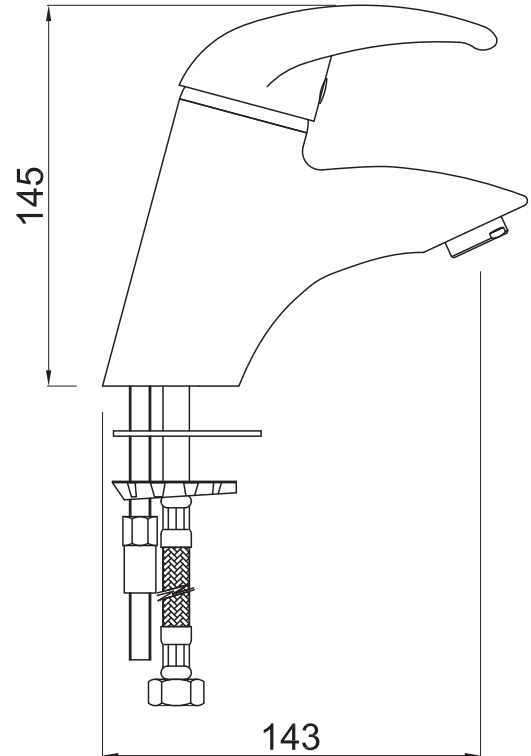

**Technical drawing**

**Description**

Single lever lavatory  
ceramic cartridge Nova  
model.

<b>Model</b>	<b>Finishes</b>
346460000	Chrome
346460061	Satin nickel-Chrome
346460071	Satin chrome

**MZ DEL RÍO S.A.**