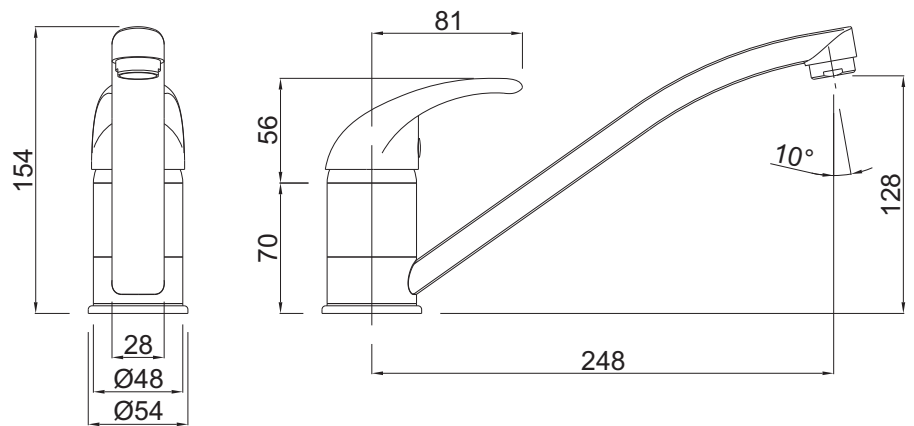

Nova faucet
Sink tabletop

Technical drawing

Description

Single lever sink tabletop
ceramic cartridge Nova
model.

Model

346660000

Finishes

Chrome