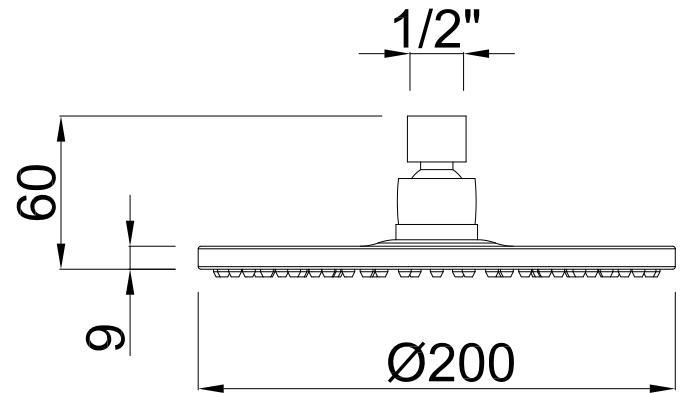

## Single lever sink high spout 25 mm

Finish  
● PVD BRUSHED GUN

Cod. Product  
116720033

Cod. EAN  
8435305743512

### Specifications

- Material: Brass
- Coating: PVD decorative (Physical Vapor Deposition)
- Metal handle
- Ceramic single lever cartridge 25 mm

### Included accessories

- Stainless steel flexible connections to 560 mm to H3/8
- Brass fitting fixing kit
- ABS triangle for secure fixing to stainless steel sinks