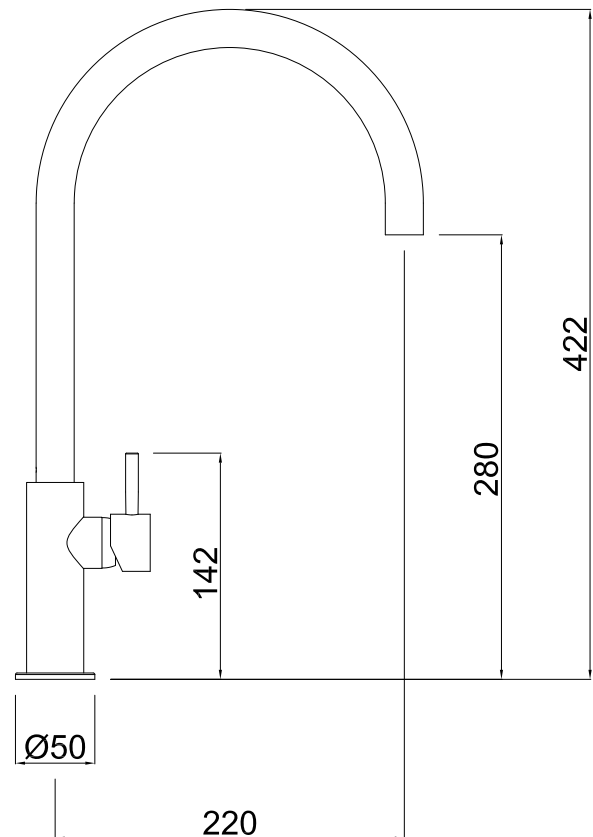

## Single lever sink high spout 25 mm

Cod. Product  
116720033

Finish  
PVD BRUSHED GUN

Cod. EAN  
8435305743512

### Specifications

- Material: Brass
- Coating: PVD decorative (Physical Vapor Deposition)
- Metal handle
- Ceramic single lever cartridge 25 mm

### Included accessories

- Stainless steel flexible connections to 560 mm to H3/8
- Brass fitting fixing kit
- ABS triangle for secure fixing to stainless steel sinks