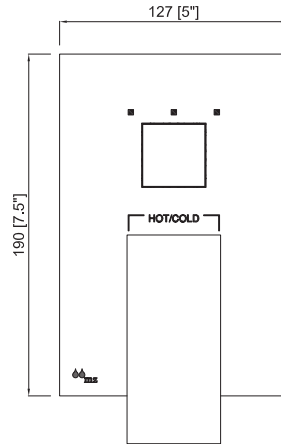

Concealed single lever shower mixer 3 outlets

Cod. Producto
30E191400

Cod. EAN
8435305734657

Acabado
Cromo

Specifications

- Brass body and components
- Coating: Nickel 15 micron, chrome 0.50 micron.
- Flow rate 3.7 gpm (14 l/min) @ 44 psi (3 bar)
- Minimum working pressure: 20 psi (1.4 bar)
- Recommended working pressure 3 bar (45psi)
- Maximum working pressure 125 psi (8 bar (125 bar)
- Built-in Tolerance 40 (1.6") to 75 (3")