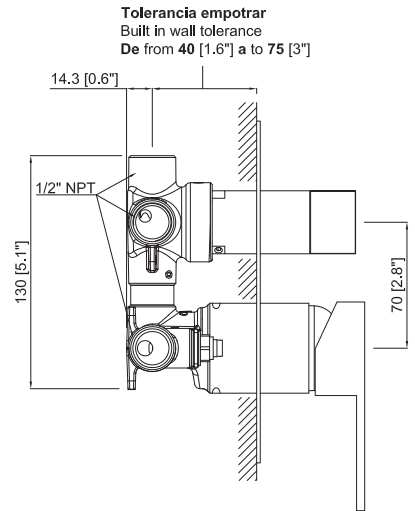

Concealed single lever shower mixer 3 outlets

Cod. Producto
30E191400

Cod. EAN
8435305734657

Acabado
Cromo

Specifications

- Brass body and components
- Coating: Nickel 15 micron, chrome 0.50 micron.
- Flow rate 3.7 gpm (14 l/min) @ 44 psi (3 bar)
- Minimum working pressure: 20 psi (1.4 bar)
- Recommended working pressure 3 bar (45psi)
- Maximum working pressure 125 psi (8 bar (125 bar)
- Built-in Tolerance 40 (1.6") to 75 (3")

Included accessories

- Integrated water shut-off valves.
- Pre-installation protective casing.

Standards

- UPC
- ASME A112.18.1
- ASSE 1016
- CSA B125.1.

Warranty

- 5 years against manufacturing defects.

Ante cortes de agua fría corta el suministro de agua caliente para evitar quemaduras o cambios bruscos de temperatura

Inversor cerámico 3 salidas

Cartucho cerámico
PRESSURE BALANCE.
Ajuste de temperatura y caudal.