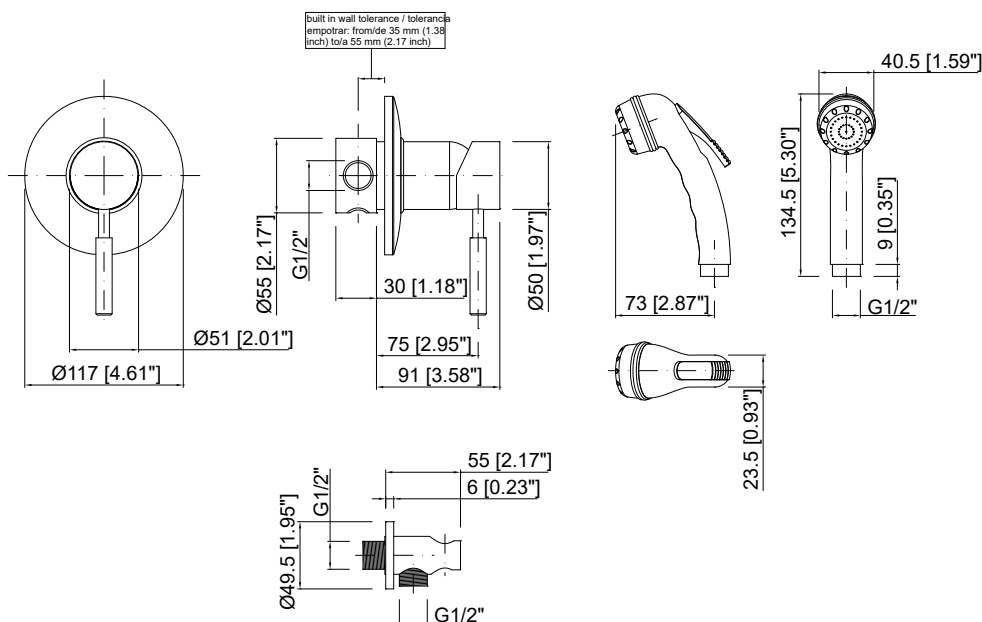

Plano técnico

Description

Rough-in single lever toilet,
Mínima model

Specifications

- ABS hand shower
- PVC flexible hose
- 0,5 μm chrome and 15 μm nickel
- Maximum working pressure 8 bar
- Maximum hot water temperature 90°C
- For a pressure higher than 5 bar, we recommend the installation of a pressure reducer on the main water supply.

Model

649860000

Finish

Chrome

MZ DEL RÍO S.A.

MZ DEL RIO, S.A.

Pol. Ind. Empresarium. Calle lentisco, 12
50720 La Cartuja Baja (Zaragoza). España
Tel. +34 976 571 517 - Fax +34 976 572 018
E-mail: mzrio@mzrio.com · www.mzrio.com