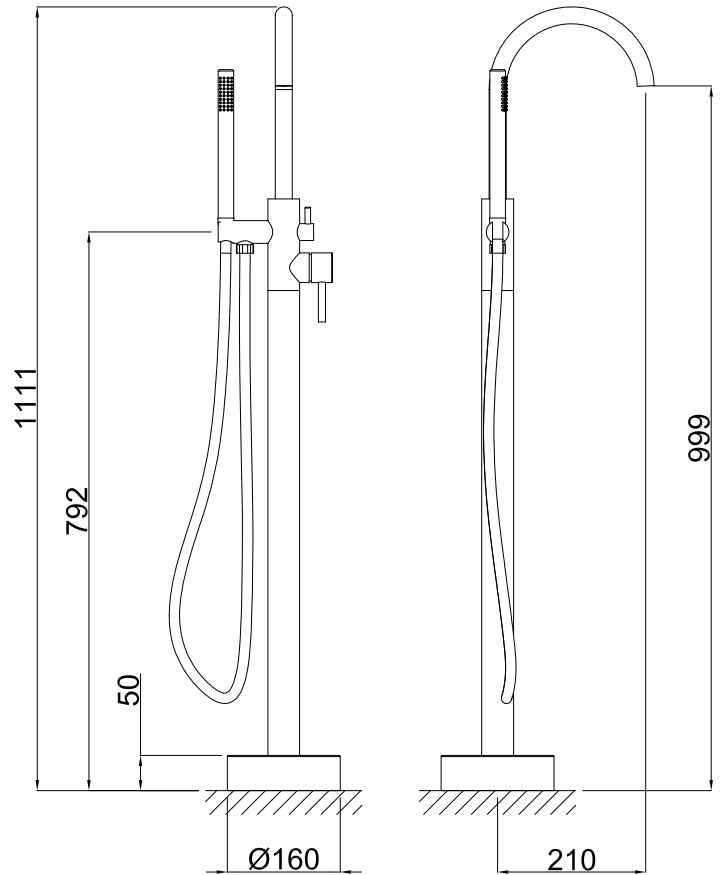

Freestanding bathtub faucets ceramic

Product Code
64P1A2000

Finish
Chrome

EAN Code
8435305735838

Specifications

- Body: brass
- Metal knobs
- Coating: Nickel 15 micron, chrome 0.50 micron.
- Ceramic cartridge 35 mm

Included accessories

- H1/2" stainless steel flexible connections
- Includes two 1/2" to 3/8" adapters.
- Minimalist shower handle with anti-limescale system 10 l/m at 3 bar.
- Shower with 10 l/m flow rate at 3 bar.
- Floor installation base

Certification

- EN200
- EN248

Warranties

- 5 years against any manufacturing defect.
- 1 year for hose, shower head and handshower.

Grifo sin superficies calientes
para evitar quemaduras.