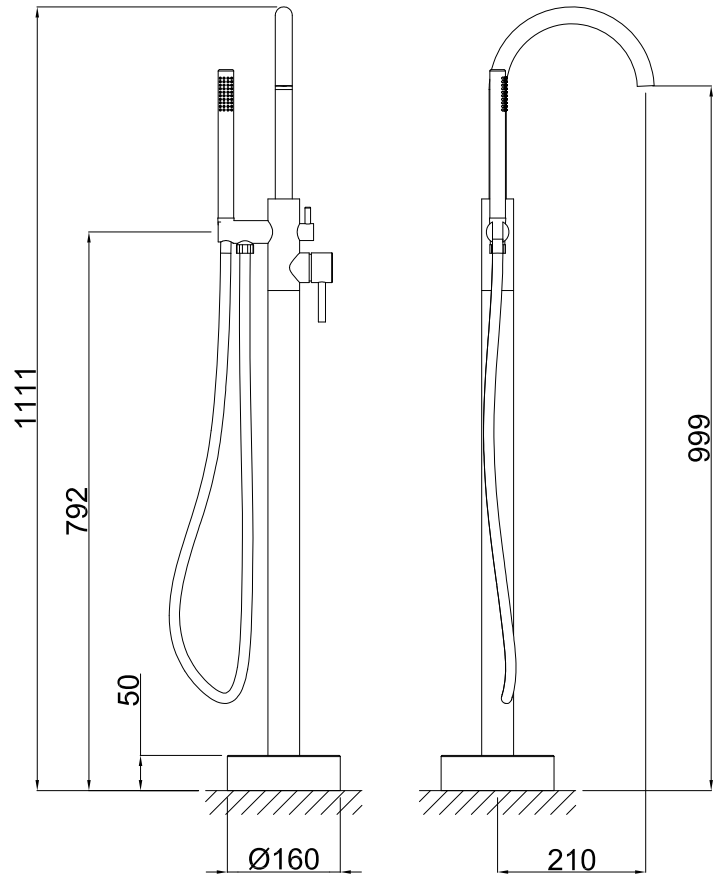

## Freestanding bathtub faucets ceramic

Product Code

64P1A201P

EAN Code

8435305738419

Finish  
Matt Black**Specifications**

- Body: brass
- Metal knobs
- Coating: Matt black epoxy powder paint RAL9011.
- Ceramic cartridge 35 mm

**coldtouch**Grifo sin superficies calientes  
para evitar quemaduras.**Included accessories**

- H1/2" stainless steel flexible connections
- Includes two 1/2" to 3/8" adapters.
- Minimalist shower handle with anti-limescale system 10 l/m at 3 bar.
- Shower with 10 l/m flow rate at 3 bar.
- Floor installation base

**Certification**

- EN200
- EN248

**Warranties**

- 5 years against any manufacturing defect.
- 1 year for hose, shower head and handshower.