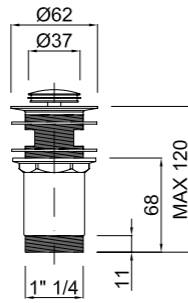

Desagüe lavabo "click-clack"
"click-clack" basin waste
Vidage Lavabo "click-clack"

CÓDIGO Code Code	ACABADO Finish Finition	PRECIO Price Prix
140002300	CROMO Chrome Chrome	14,60 €

Con caña roscada
With threaded shank
Avec tige filetée