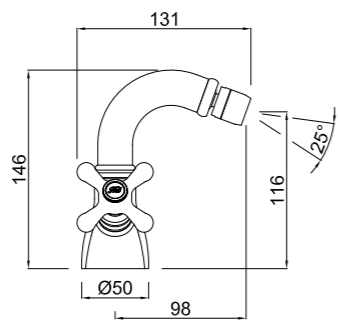

Bimando Bidé
Two Handle Bidet
Robinet à double poignée

CÓDIGO Code Code	ACABADO Finish Finition	PRECIO Price Prix
401050200	CROMO Chrome Chrome	163,60 €
401050202	CROMO+ORO Chrome+Gold Chrome+Or	204,65 €
401050240	BRONCE VIEJO Old bronze Bronze ant.	217,20 €
401050260	NÍQUEL SATINADO Satin nickel Nickel satiné	248,90 €
401050290	FORJA Forge Forgeage	256,80 €

Montura cerámica 90°
90° Ceramic setting
Tête céramique

12