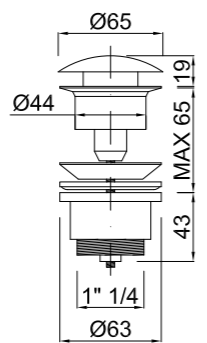

Desagüe lavabo "click-clack"
"click-clack" basin waste
Vidage Lavabo "click-clack"

CÓDIGO Code Code	ACABADO Finish Finition	PRECIO Price Prix
140004100	CROMO Chrome Chrome	26,75 €

Con salida libre
With free outlet
À écoulement libre