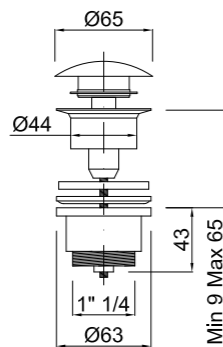

Desagüe lavabo "click-clack"
"click-clack" basin waste
Vidage Lavabo "click-clack"

CÓDIGO Code Code	ACABADO Finish Finition	PRECIO Price Prix
140004200	CROMO Chrome Chrome	14,70 €

Tornillo inox. 70 mm.
70 mm stainless steel screw
Vis en inox 70 mm