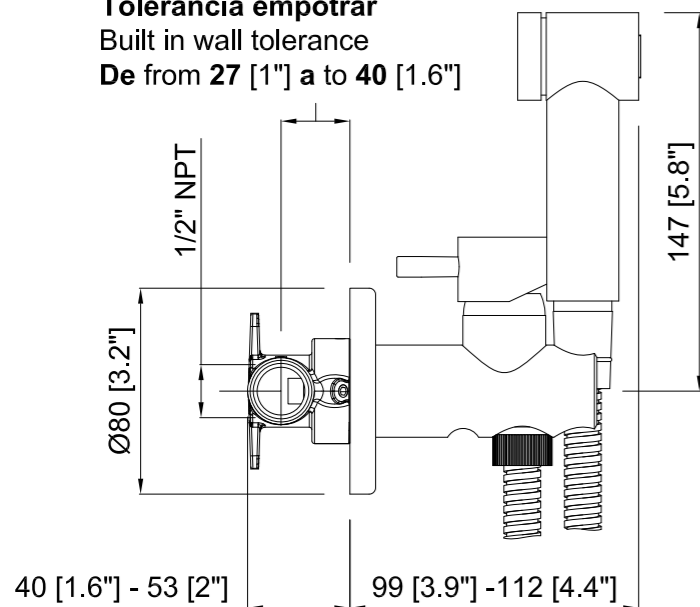

Built in wall tolerance
De from 27 [1"] a to 40 [1.6"]

Monomando de Bidé Empotrado

Built-in Single Lever Bidet
Mitigeur WC encastré

CÓDIGO Code Code	ACABADO Finish Finition	PRECIO Price Prix
302561A00	CROMO Chrome Chrome	240,30 €
302561A1P	NEGRO MATE Matt Black Noir Mat	303,40 €