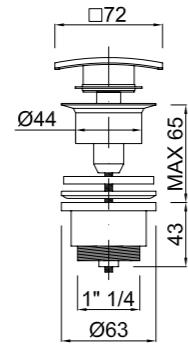

Desagüe lavabo "click-clack" cuadrado
Squared "click-clack" basin waste
Vidage Lavabo "click-clack"

CÓDIGO Code Code	ACABADO Finish Finition	PRECIO Price Prix
140002200	CROMO Chrome Chrome	27,20 €

Tornillo inox. 75 mm.
75 mm stainless steel screw
Vis en inox 75 mm