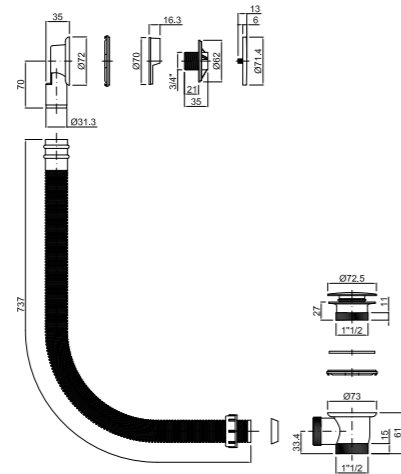

Desagüe automático bañera Click-Clack polipropileno hasta 750 mm
Click-Clack Polypropylene bathtub waste and overflow until 750 mm
Vidage Click-Clack Bain 750 Cm

CÓDIGO Code Code	ACABADO Finish Finition	PRECIO Price Prix
661885000	CROMO Chrome Chrome	37,25 €

20