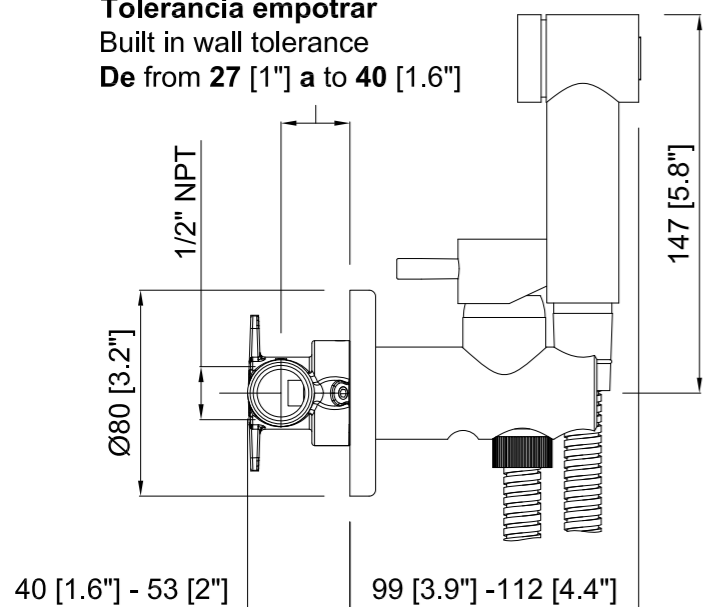

Tolerancia empotrar
Built in wall tolerance
De from 27 [1"] a to 40 [1.6"]