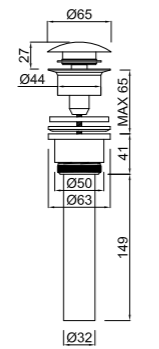

Desagüe lavabo "click-clack" con extensión de 150 mm
"click-clack" basin waste with 150 mm extension
Vidage Lavabo "click-clack"

CÓDIGO Code Code	ACABADO Finish Finition	PRECIO Price Prix
140003900	CROMO Chrome Chrome	28,95 €

Tornillo inox. 75 mm.
75 mm stainless steel screw
Vis en inox 75 mm