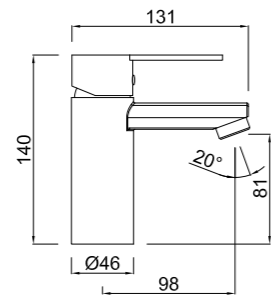

Monomando Lavabo
Single Lever Faucet
Mitigeur Lavabo

CÓDIGO Code Code	ACABADO Finish Finition	PRECIO Price Prix
286400000	CROMO Chrome Chrome	85,45 €
286400L00*	CROMO Chrome Chrome	100,05 €

*Incluye desagüe Click-Clack
Click-clack basin waste included
Vidage lavabo Click-Clack inclus